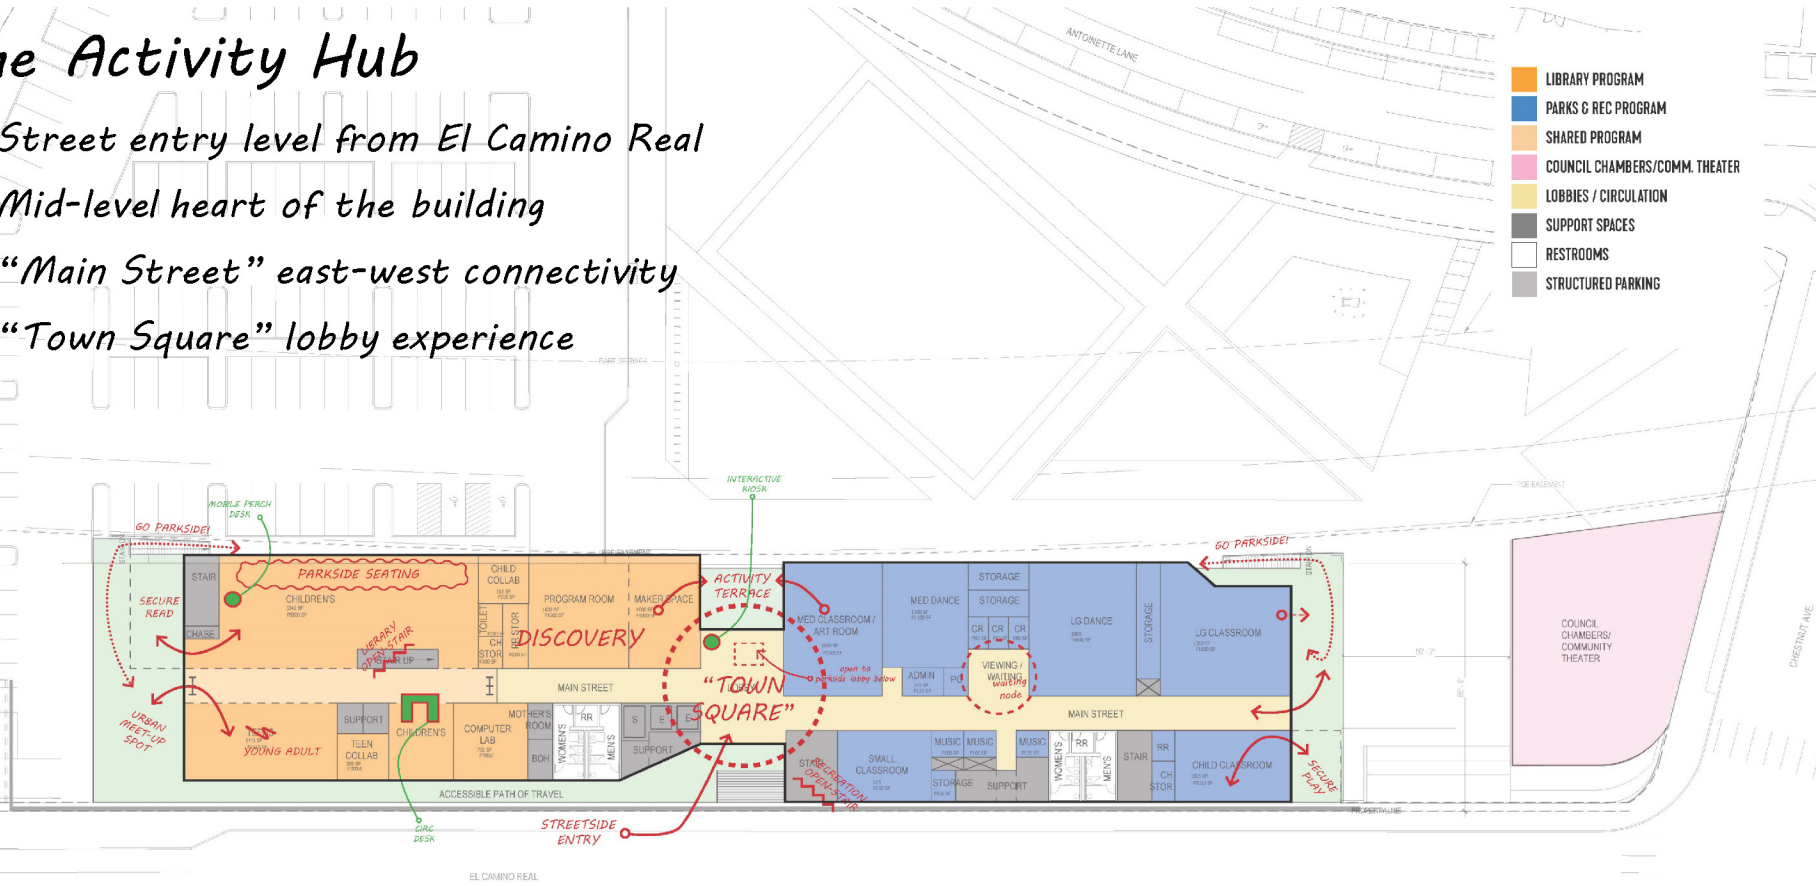

LIBRARY AND PARKS & RECREATION (LEVEL 2 PLAN)

The Activity Hub

- Street entry level from El Camino Real
- Mid-level heart of the building
- “Main Street” east-west connectivity
- “Town Square” lobby experience

- LIBRARY PROGRAM
- PARKS & REC PROGRAM
- SHARED PROGRAM
- COUNCIL CHAMBERS/COMM. THEATER
- LOBBIES / CIRCULATION
- SUPPORT SPACES
- RESTROOMS
- STRUCTURED PARKING

“ACTIVITY HUB”
LEVEL 2 PLAN (EL CAMINO)